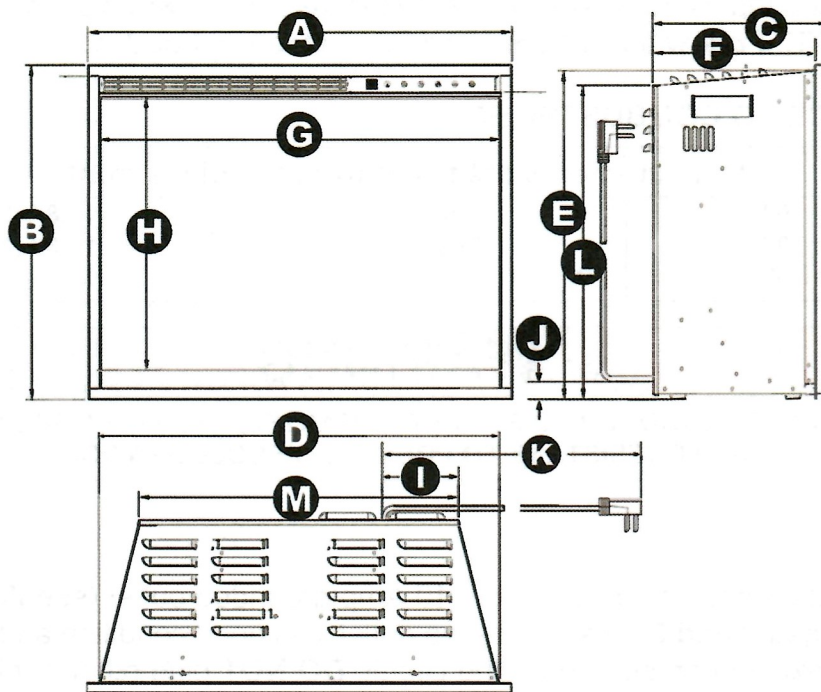

Specification and Dimensions

PRODUCT DIMENSIONS WITH 5/8" (16mm) TRIM

Model Number	A	B	C	D	E	F	G
ELE 2000	24" [610mm]	18- 7/8" [479mm]	9- 7/8" [250mm]	22- 3/4" [578mm]	18- 1/2" [470mm]	9- 1/4" [234mm]	22- 3/4" [578mm]
ELE 2010	29-1/4" [743mm]	18- 7/8" [479mm]	9- 7/8" [250mm]	28" [710mm]	18- 1/2" [470mm]	9- 1/4" [234mm]	28" [710mm]
ELE 2020	33-3/4" [857mm]	24" [610mm]	9- 7/8" [250mm]	32-3/8" [824mm]	23- 5/8" [600mm]	9- 1/4" [234mm]	32-3/8" [824mm]

Model Number	H	I	J	K	L	M
ELE 2000	15- 3/8" [390mm]	4- 5/16" [110mm]	1- 1/2" [38mm]	70- 7/8" [1800mm]	17- 3/4" [450mm]	18- 1/8" [460mm]
ELE 2010	15- 3/8" [390mm]	4- 5/16" [110mm]	1- 1/2" [38mm]	70- 7/8" [1800mm]	17- 3/4" [450mm]	23- 3/8" [593mm]
ELE 2020	20-1/2" [521mm]	4- 5/16" [110mm]	1- 1/2" [38mm]	70- 7/8" [1800mm]	22- 3/4" [580mm]	27- 3/4" [707mm]